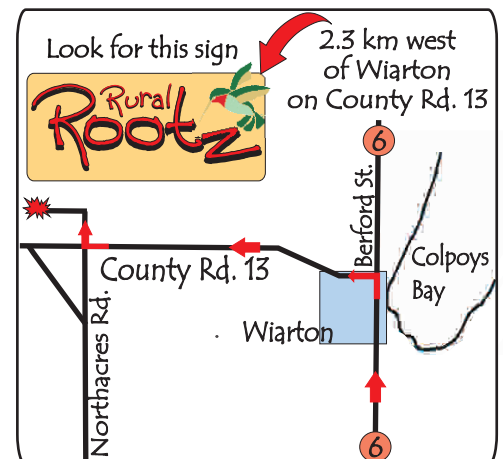

Open Mothers Day - Labour Day

Su	M	T	W	Th	F	Sa
10-5	10-5	Shut	by chance	10-5	10-5	10-5

Shut on Tuesday
Always open by appointment

519-534-2522

Entrance to Gardens \$3
Includes guided tour & labyrinth access